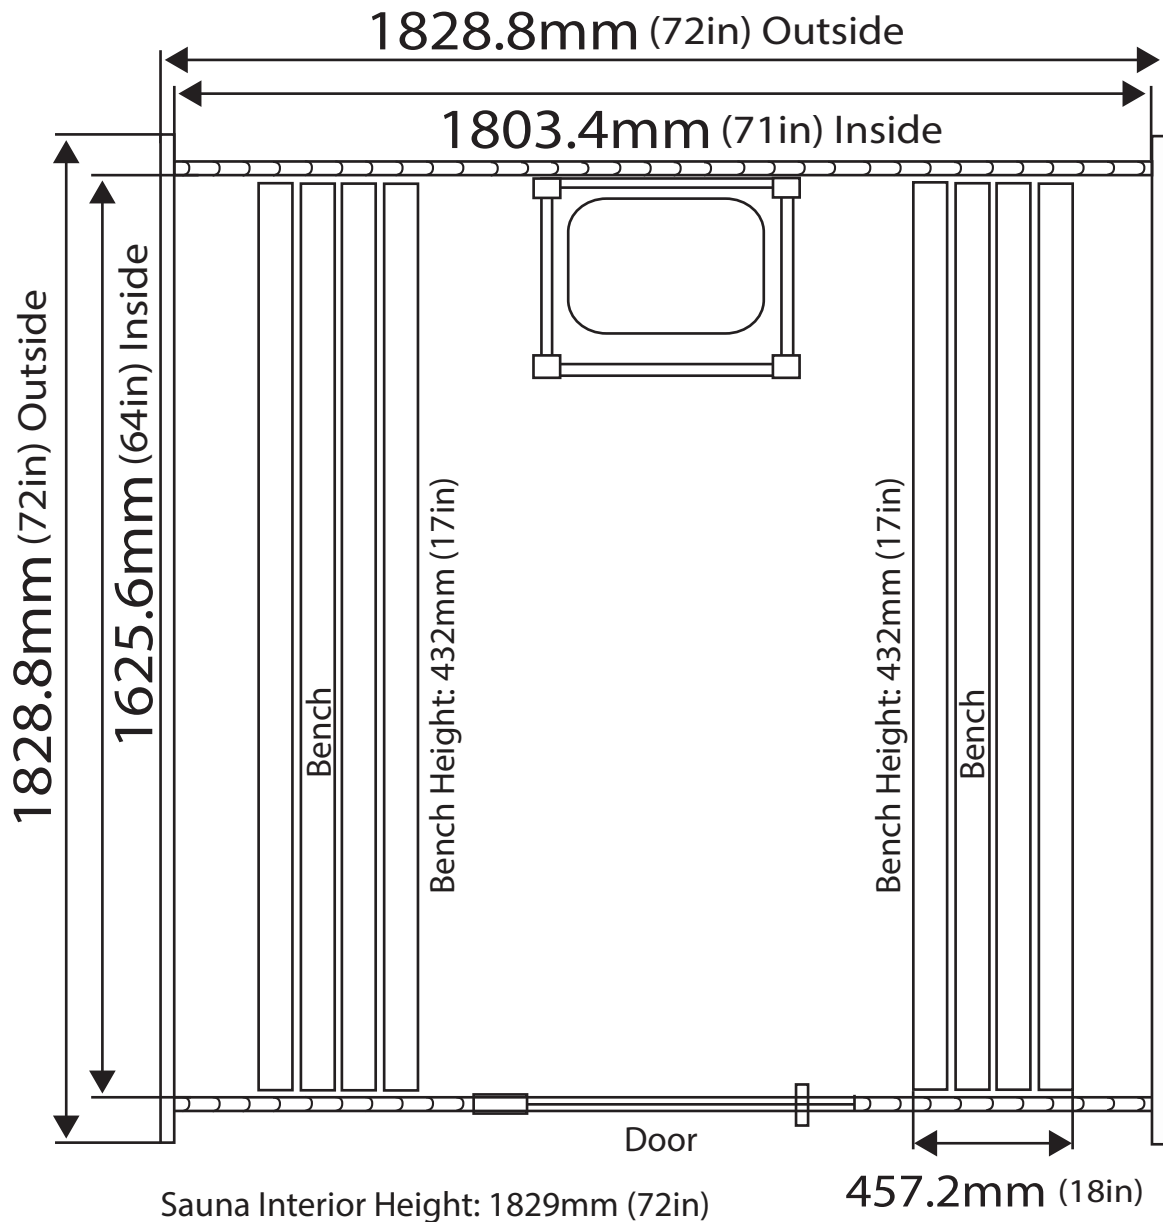

Pinnacle

6X6 Barrel Sauna 4 Person

Sauna Interior Height: 1829mm (72in)

Sauna Exterior Height: 1956mm (77in)

*All dimensions are approximate