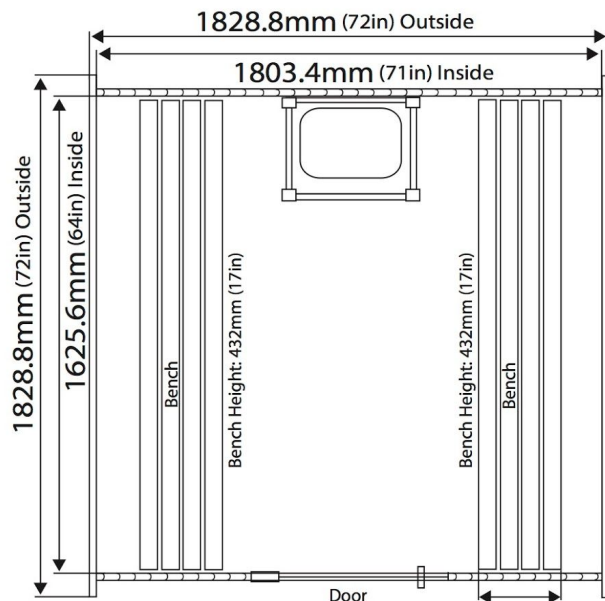

ALMOST HEAVEN SAUNAS

Pinnacle Barrel Sauna

- Shipping Weight: 715 lbs
- Shipping Size: 74" L x 41" W x 52" H

Pinnacle

6X6 Barrel Sauna 4 Person

Sauna Interior Height: 1829mm (72in)

Sauna Exterior Height: 1956mm (77in)

*All dimensions are approximate

ALMOST HEAVEN
SAUNAS