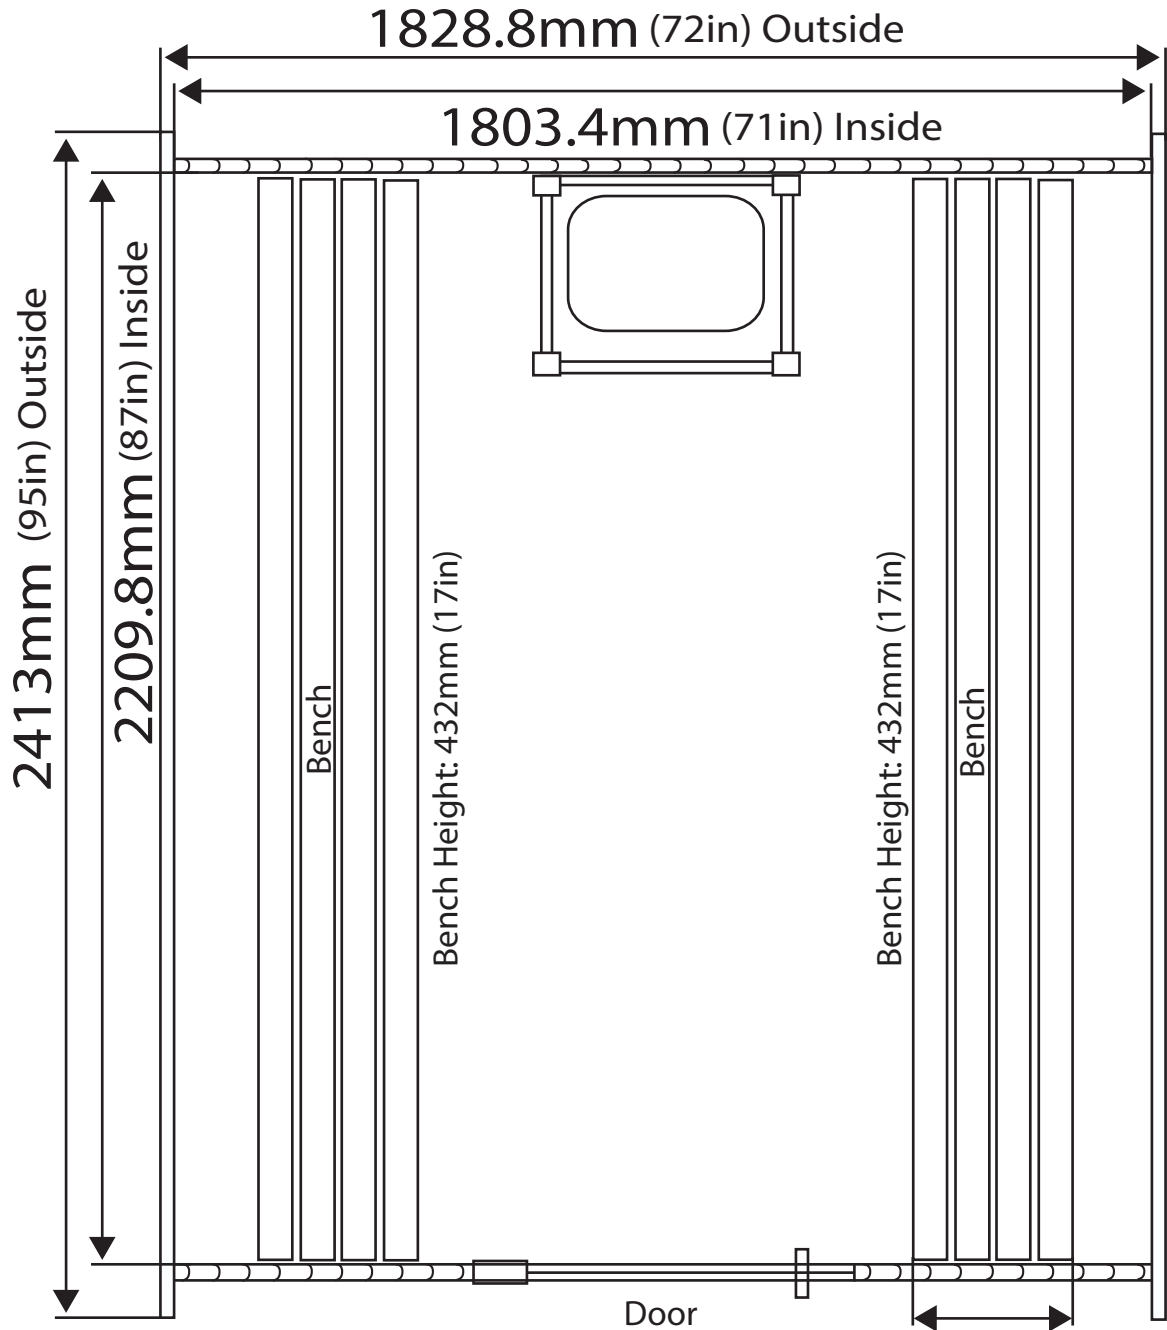

Princeton

6X8 Barrel Sauna 6 Person

Sauna Interior Height: 1829mm (72in)

457.2mm (18in)

Sauna Exterior Height: 1956mm (77in)

*All dimensions are approximate