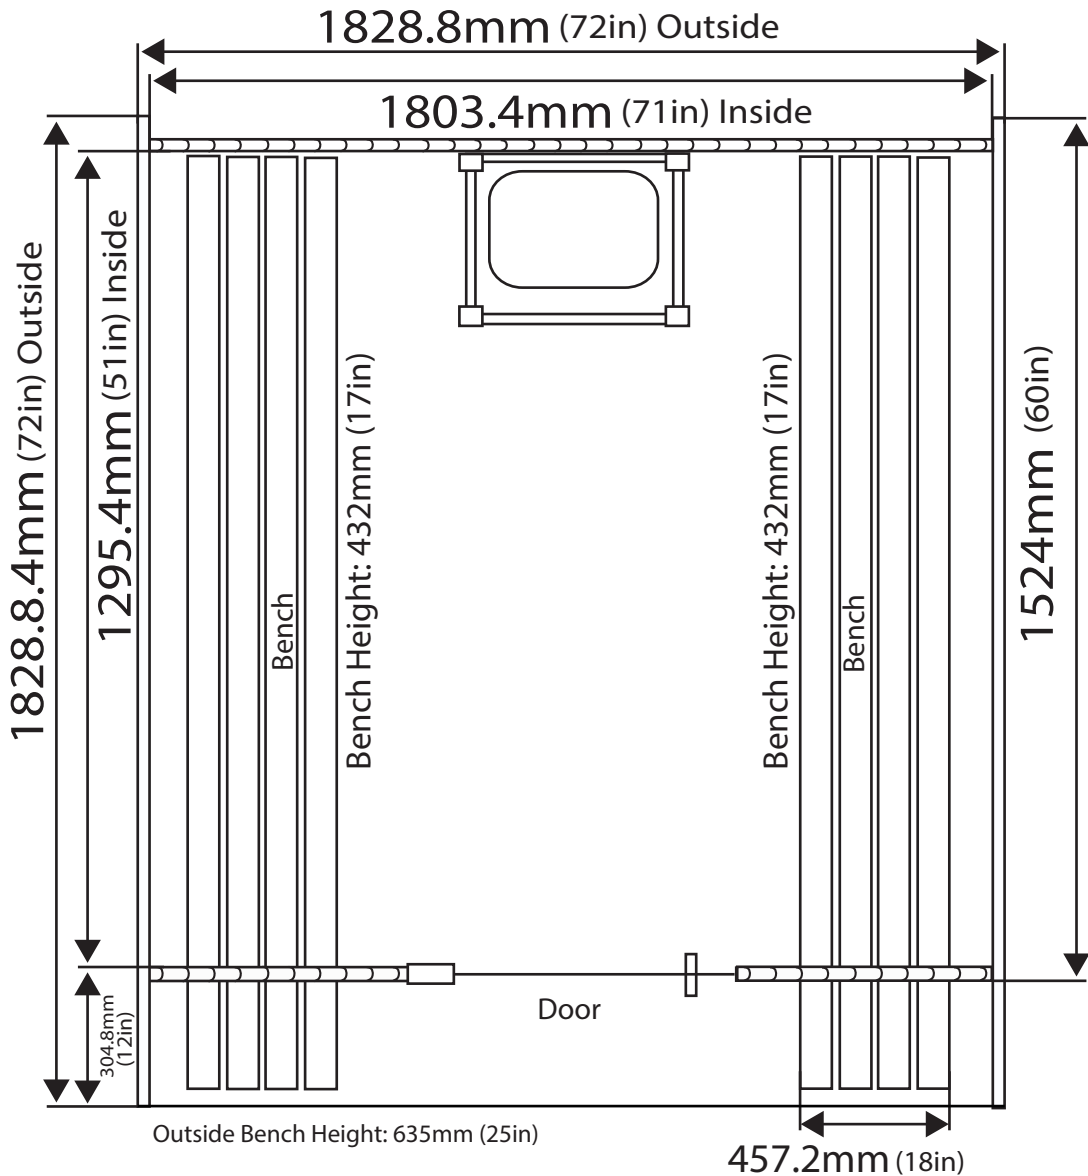

Audra

5+1 Canopy Barrel Sauna 2-4 Person

Sauna Interior Height: 1829mm (72in)

Sauna Exterior Height: 1956mm (77in)

*All dimensions are approximate