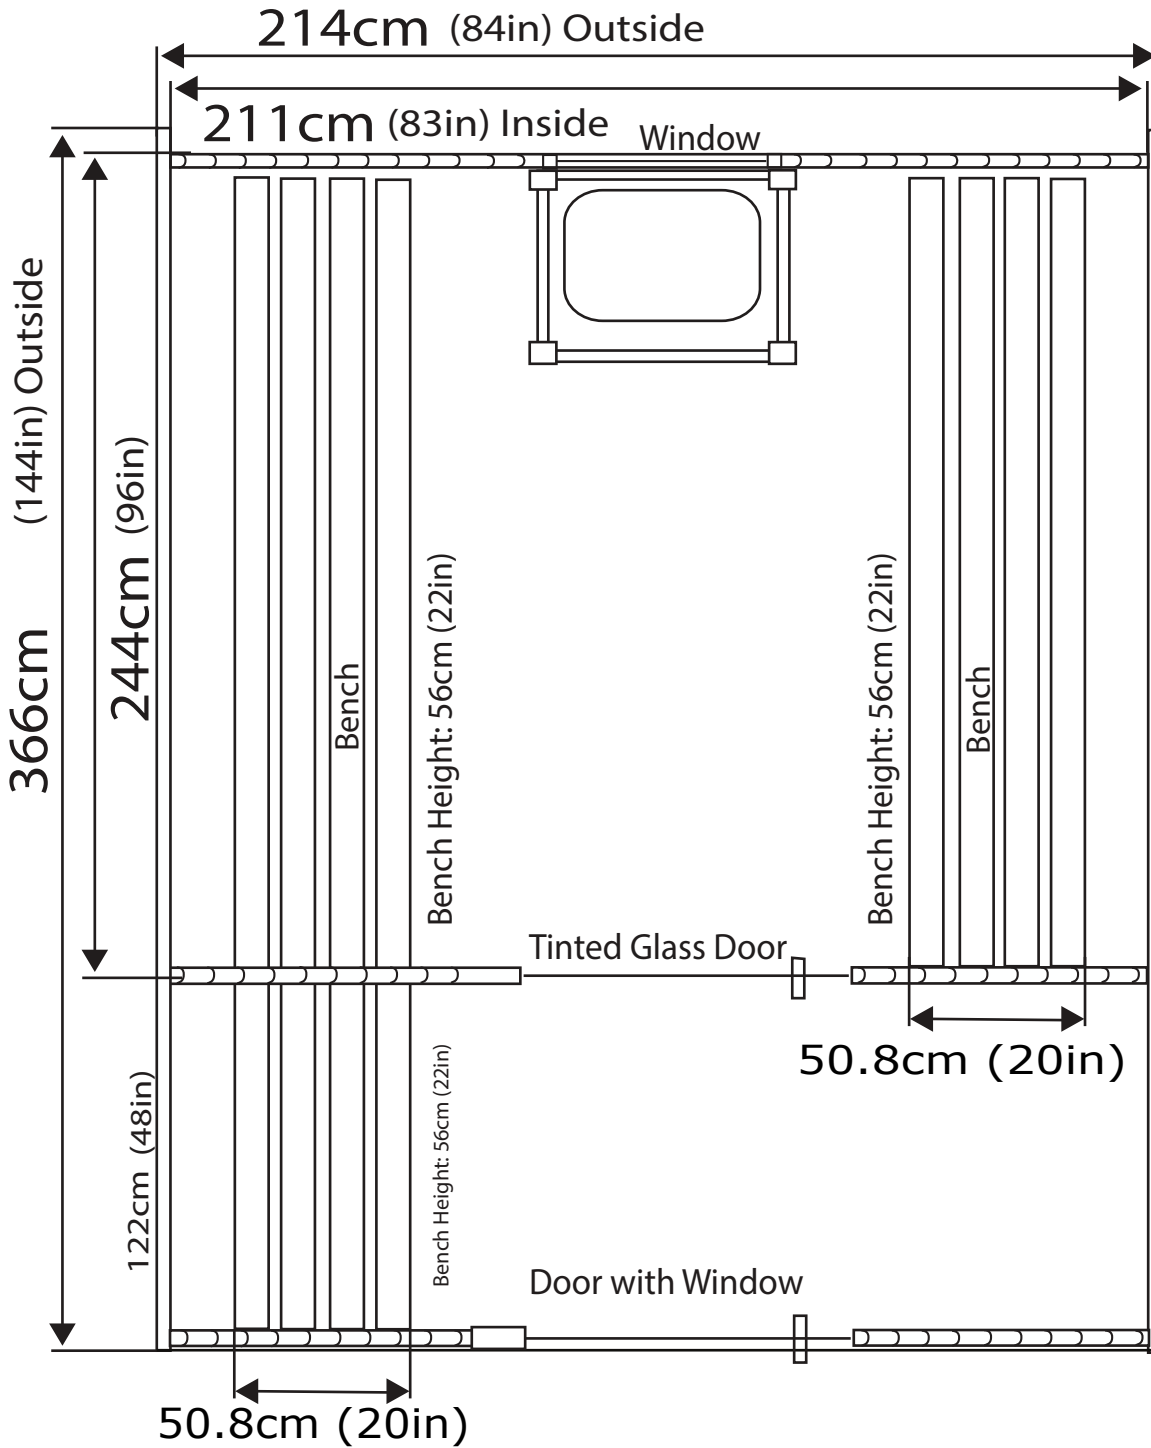

Shenandoah

8+4 Barrel Sauna

Sauna Interior Height: 210cm (83in)

Sauna Exterior Height: 226cm (89in)

*All dimensions are approximate