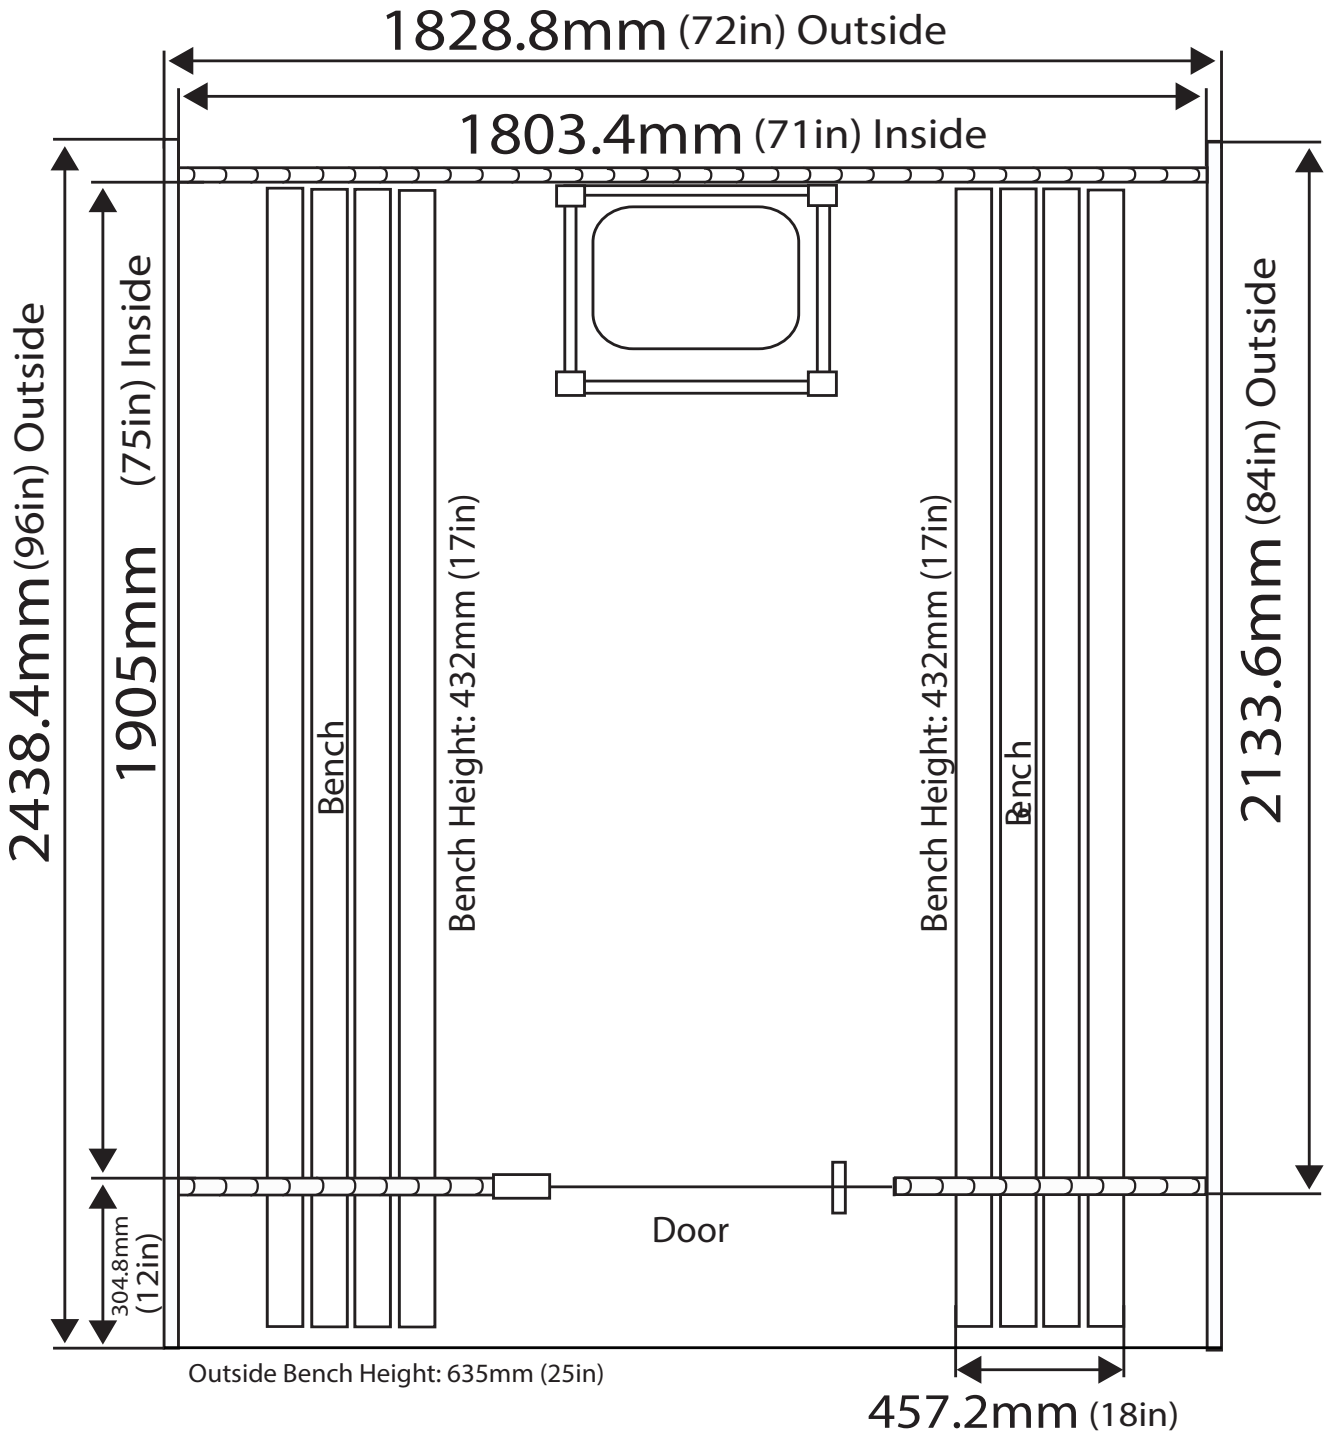

# Huntington

7+1 Canopy Barrel Sauna 4-6 Person

Sauna Interior Height: 1829mm (72in)

Sauna Exterior Height: 1956mm (77in)

\*All dimensions are approximate