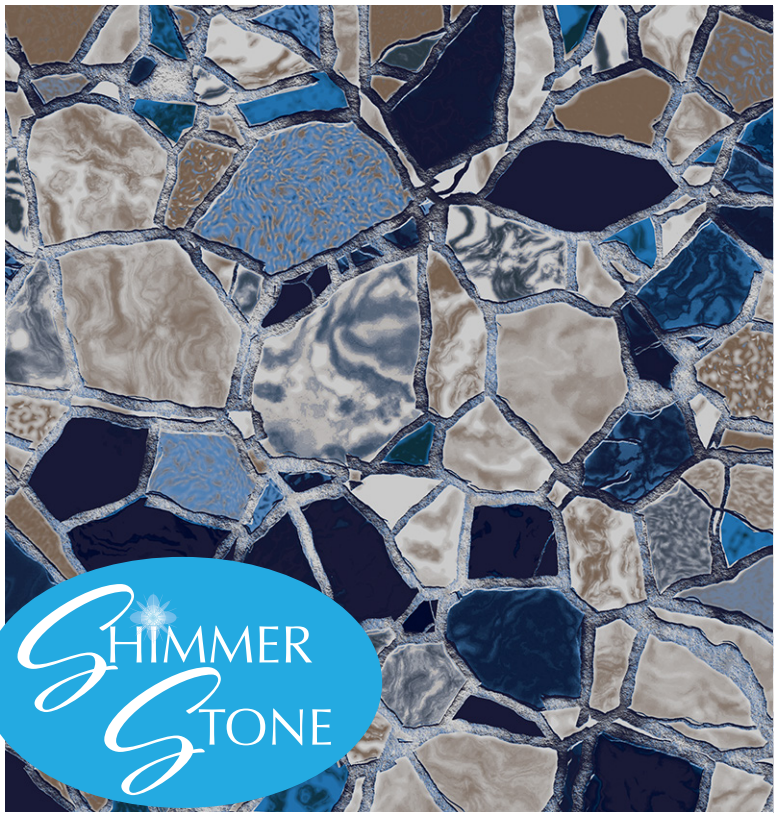

RECOMMENDED COMBINATIONS:

PEARLSTONE

Pearlstone pulls inspiration from swimming pool finishes designed by high-end Stonemasons and utilizes “Shimmer Stone” accents to emphasize the natural stonework pattern, adding a shimmer that is unsurpassed by other liners. The “Shimmer Stone” adds a posh look-to-feel design to your swimming pool.