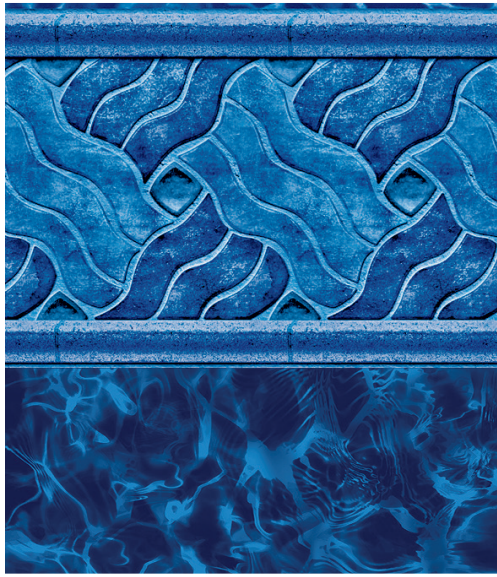

DEEP BLUE SEA

LEGENDS W/ COBALT FUSION

Destination Series / 27 or 20 Mil
ColorMagic Primary Default: Dark Blue