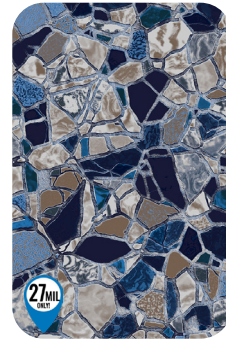

SEAGLASS

STARDUST BLUE

STARDUST GRAY

TERRAZZO CARIBBEAN

AQUARIUS HD

ECLIPSE AMBER

FLAGSTONE GRAY

FLAGSTONE TAN

GRAY CRYSTAL

CRYSTAL QUARTZ

POLYNESIAN

REEF

ROYAL AMBER

ROYAL PRISM

SANDSTONE TAN

BLUE SLATE

PEARLSTONE

OBSIDIAN

LINER SHOWN: MOSAIC LIGHT BLUE

LINER SHOWN: MOUNT GRIS

Featuring

COLORMAGIC™

SWIMMING POOL FIXTURES

BLENDED SWIMMING POOL FIXTURES