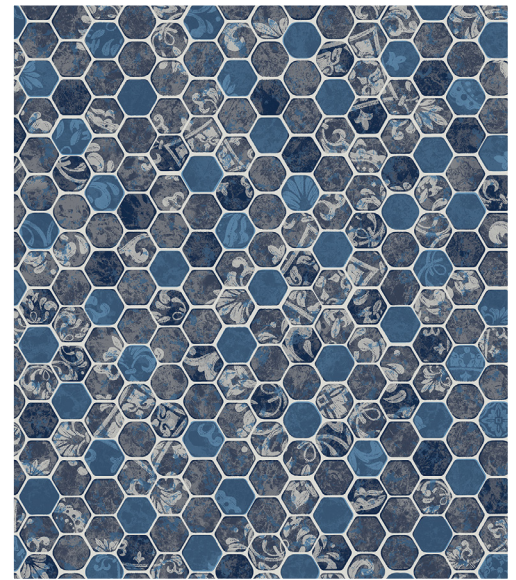

ColorMagic Primary Default: Dark Gray

FLAGSTONE GRAY

Destination Series & TrueStone Collection / 27 Mil

ColorMagic Primary Default: Dark Gray

MOUNT GRIS

FloorTex™ Series / 27 Mil

ColorMagic Primary Default: Dark Gray

LINER SHOWN: FLAGSTONE GRAY STEP WITH ESAGONO FULL FLOOR

MIDNIGHT SPRING

FALLING ESAGONO W/ GRAY CRYSTAL
Destination Series / 27 Mil
ColorMagic Primary Default: Dark Gray

ESAGONO
Shimmer Stone for Destination Series & TrueStone
Collection / 27 Mil
ColorMagic Primary Default: Dark Gray