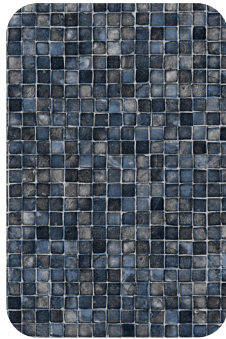

PANAMA
with Royal Prism

OCEANBEACH
with Mosaic Light Blue

CAYMAN
with Mystic Light Blue

MODESTO
with Mystic Light Blue

MALIBU
with Polynesian

LAGUNA
with White Pacific

FLOORTX
SERIES
FULL FLOOR TEXTURED INGROUND LINERS

Available in 27/27 Mil
Full Texture on Entire Floor

MOUNT BLEU

MOUNT GRIS

Note: Images in brochure may vary in color from actual vinyl sample.

BORDERLESS PATTERNS

Begin your new construction or renovation from the bottom up with a Borderless Liner. Borderless patterns offer a refined and elegant design that help complete your backyard paradise. The below patterns are available with no tile border at no additional charge.

LINER SHOWN: ESAGONO

BLUE GRANITE

COBALT FUSION

MOSAIC DARK GRAY

MOSAIC LIGHT BLUE

MAYAN MOSAIC

MYSTIC LIGHT BLUE

ESAGONO