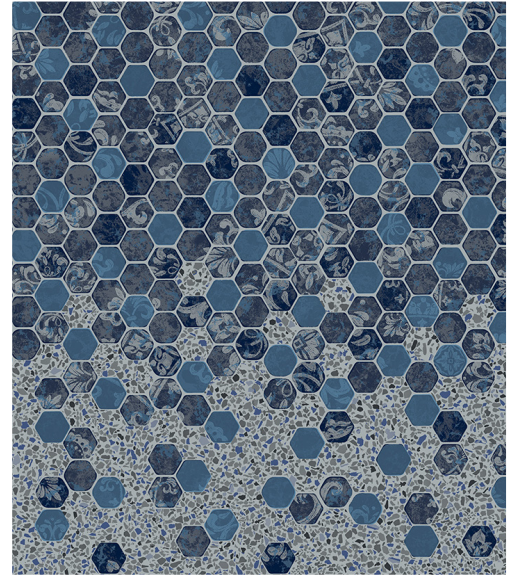

ColorMagic Primary Default: Dark Gray

FLAGSTONE GRAY

Destination Series & TrueStone Collection / 27 Mil

ColorMagic Primary Default: Dark Gray

MOUNT GRIS

FloorTex™ Series / 27 Mil

ColorMagic Primary Default: Dark Gray

LINER SHOWN: FLAGSTONE GRAY STEP WITH ESAGONO FULL FLOOR

MIDNIGHT SPRING

FALLING ESAGONO W/ GRAY CRYSTAL
Destination Series / 27 Mil
ColorMagic Primary Default: Dark Gray

ESAGONO
Shimmer Stone for Destination Series & TrueStone
Collection / 27 Mil
ColorMagic Primary Default: Dark Gray