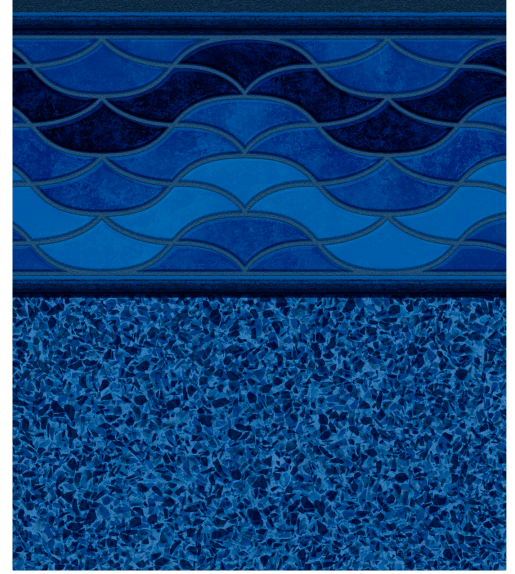

COROLLA W/ STARDUST BLUE
Destination Series 27 or 20 Mil
ColorMagic Primary Default: Dark Blue