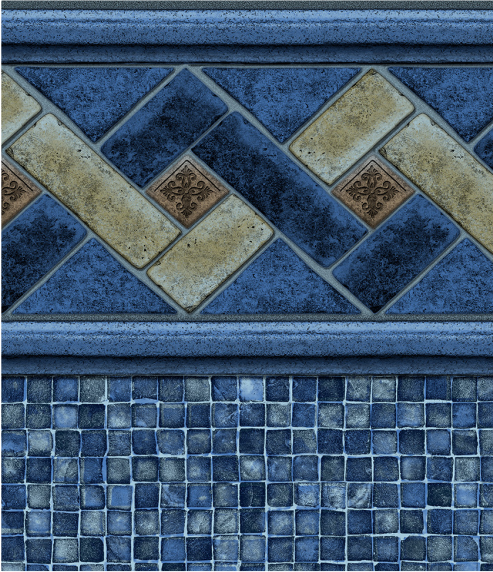

LAGOON

MOUNTAIN MOSAIC W/ MOSAIC LIGHT BLUE

Destination Series / 27 or 20 Mil
ColorMagic Primary Default: Dark Blue