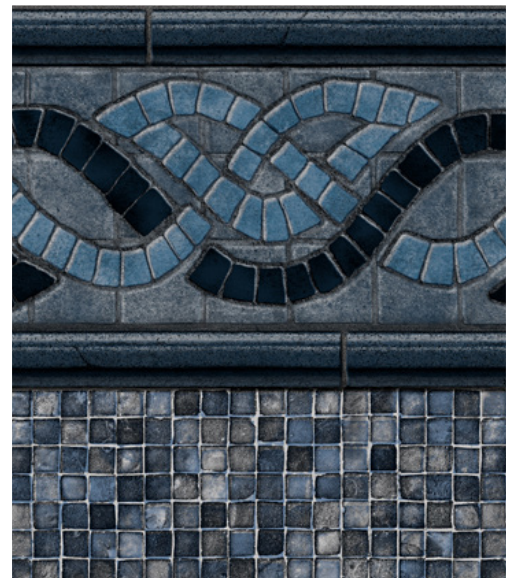

**MIDNIGHT
SPRING**

**DEEP
BLUE SEA**

LAGOON

BEACHSIDE

WHITESAND

Midnight Spring

SOMETHING EXTRAORDINARY

Looking to transform an ordinary swimming pool into something extraordinary? These elegant, modern, and sophisticated patterns, represent our new Midnight Spring Color Collection. The handcrafted appeal of the collection's rich variety of gray, will cast a natural springlike teal when in direct sunlight. Like a natural spring, the depth of the swimming pool and darkness of the gray base will vary the color cast, ranging from a rich-midnight teal to a light spring-teal. Ordinary no more, take a swim in these natural Midnight Spring patterns.

LINER SHOWN: OBSIDIAN W/ BLUE SLATE

MIDNIGHT SPRING

COURTSTONE GRAY W/ STARDUST GRAY

Destination Series / 27 or 20 Mil
ColorMagic Primary Default: Dark Gray

OBSIDIAN

Shimmer Stone for Destination Series & TrueStone
Collection / 27 Mil
ColorMagic Primary Default: Dark Gray