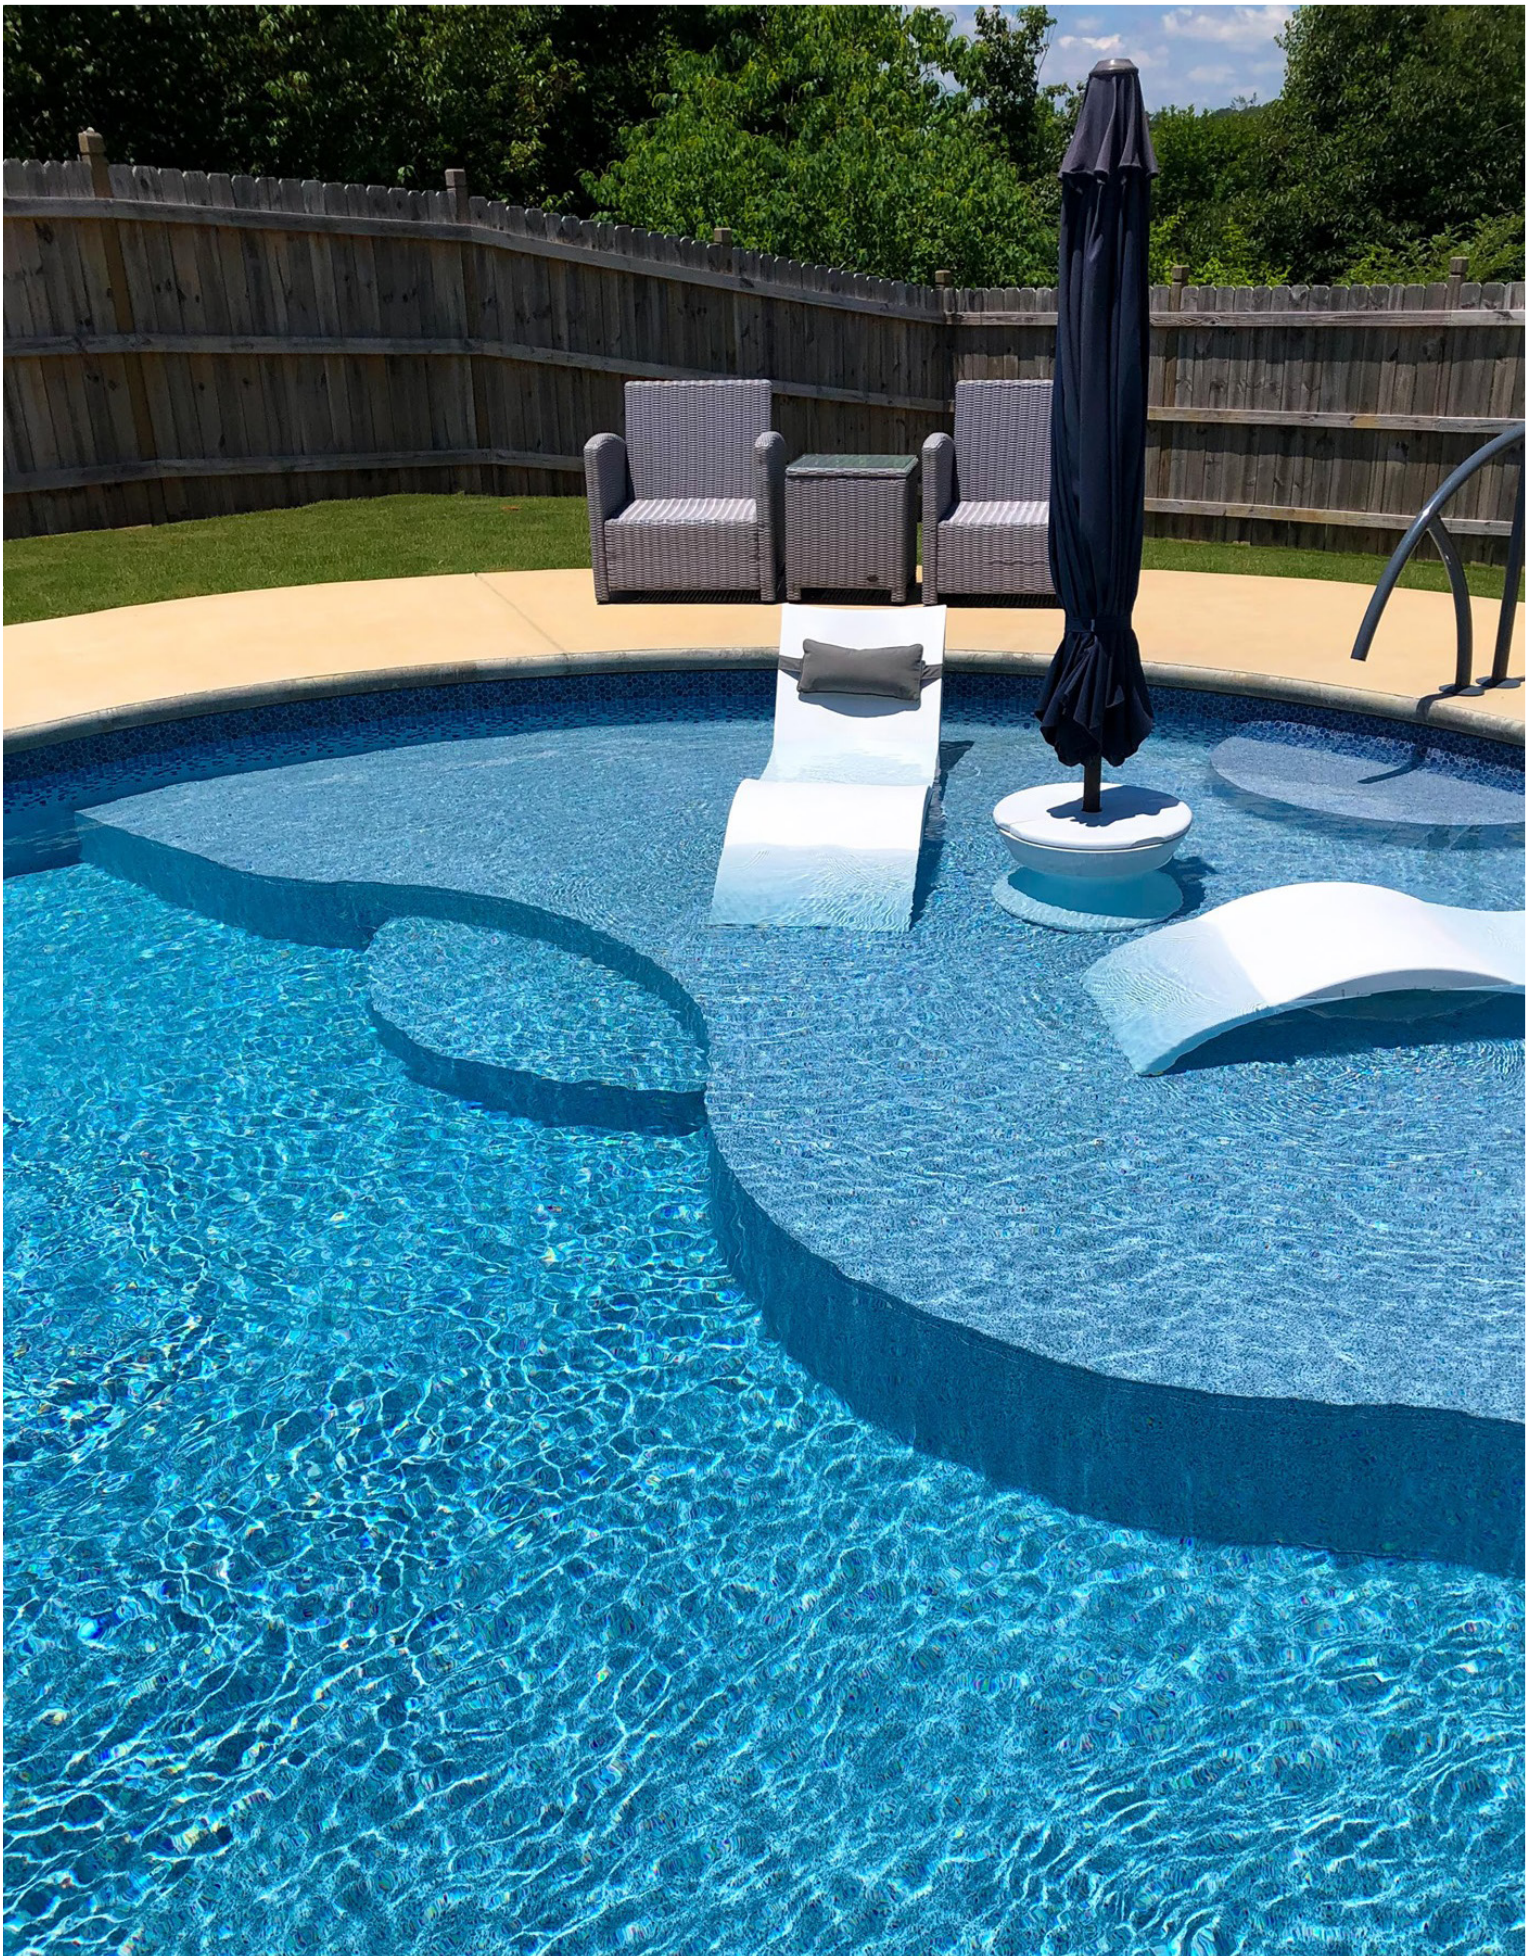

LINER SHOWN: FALLING ESAGONO WITH GRAY CRYSTAL WALL/FLOOR