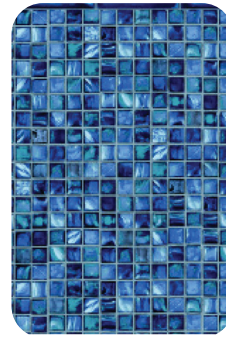

LINER SHOWN: ESAGONO

BLUE GRANITE

COBALT FUSION

MOSAIC DARK GRAY

MOSAIC LIGHT BLUE

MAYAN MOSAIC

MYSTIC LIGHT BLUE

ESAGONO