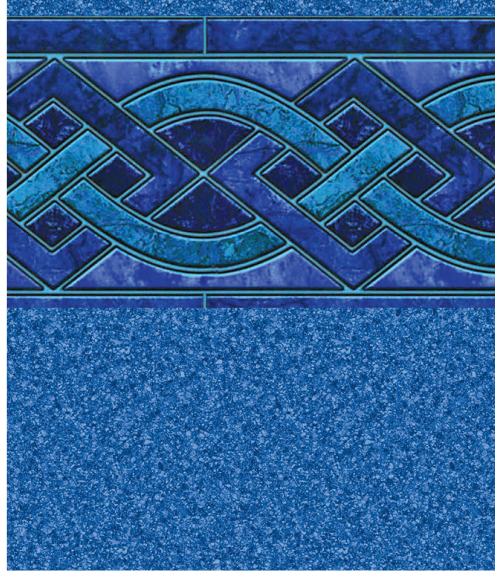

INDIGO MARBLE W/ BLUE GRANITE
Signature Series / Discounted 27/20 Mil Upgrade
ColorMagic Primary Default: Dark Blue