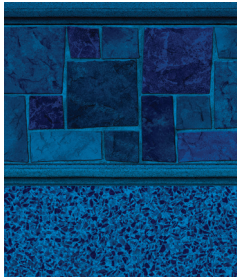

DSTM DESTINATION SERIES

COROLLA
with Stardust Blue

COURTSTONE BLUE
with Stardust Blue

COURTSTONE GRAY
with Stardust Gray

COVENTRY
with Cobalt Fusion

DURANGO
with Mosaic Dark Gray

HAMPTON
with Seaglass

ISLAND WAVE
with Terrazzo Caribbean