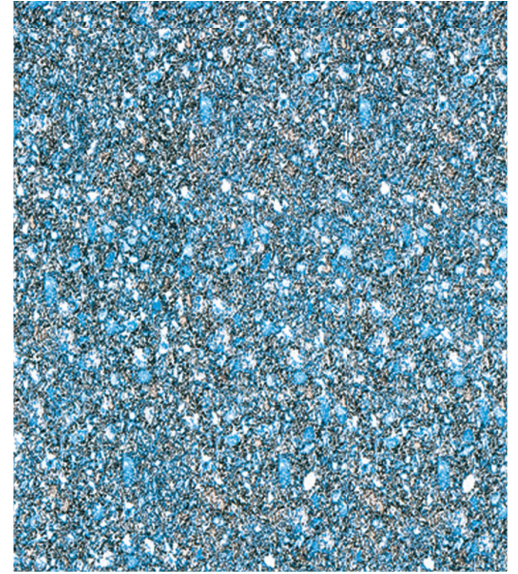

LINER SHOWN: SAVANNAH WITH SANDSTONE TAN

FLAGSTONE TAN

Destination Series & TrueStone Collection / 27 Mil
ColorMagic Primary Default: Dark Gray

ISLAND WAVE W/ TERRAZO CARIBBEAN

Destination Series / 27 or 20 Mil
ColorMagic Primary Default: Dark Blue