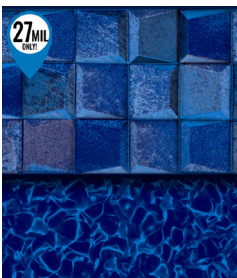

LEGENDS
with Cobalt Fusion

MOUNTAIN MOSAIC
with Mosaic Light Blue

SUMMERWAVE
with Cobalt Fusion

TULUM
with Mayan Mosaic

BREAKING SEAWALL
with Aquarius HD

FALLING ESAGONO
with Gray Crystal

SAVANNAH
with Sandstone Tan