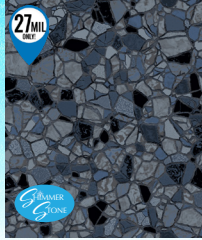

FOR DESTINATION SERIES

OBSIDIAN

SIGNATURE SERIES

Available in 27/20 Mil
Discounted 27 Mil Wall Upgrade

SIGNATURE PLUS SERIES

Available in 27/27 Mil
Discounted 27 Mil Wall &
Floor Upgrade

FLOORTX
SERIES
FULL FLOOR TEXTURED INGROUND LINERS

Available in 27/27 Mil
Full Texture on Entire Floor

Note: Images in brochure may vary in color from actual vinyl sample.