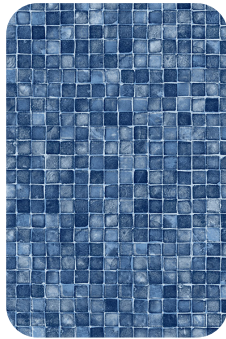

Available in 27/27 Mil
Full Texture on Entire Floor

MOUNT BLEU

MOUNT GRIS

Note: Images in brochure may vary in color from actual vinyl sample.

BORDERLESS PATTERNS

Begin your new construction or renovation from the bottom up with a Borderless Liner. Borderless patterns offer a refined and elegant design that help complete your backyard paradise. The below patterns are available with no tile border at no additional charge.

LINER SHOWN: ESAGONO

BLUE GRANITE

COBALT FUSION

MOSAIC DARK GRAY

MOSAIC LIGHT BLUE

MAYAN MOSAIC

MYSTIC LIGHT BLUE

ESAGONO

DISCO PEARL

WHITE PACIFIC

MOUNT BLEU

MOUNT GRIS

BORDERLESS PATTERNS

Begin your new construction or renovation from the bottom up with a Borderless Liner. Borderless patterns offer a refined and elegant design that help complete your backyard paradise. The below patterns are available with no tile border at no additional charge.