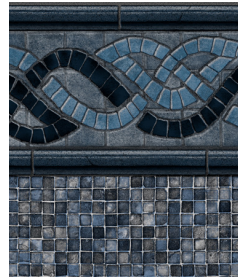

DSTM DESTINATION SERIES

COROLLA
with Stardust Blue

COURTSTONE BLUE
with Stardust Blue

COURTSTONE GRAY
with Stardust Gray

COVENTRY
with Cobalt Fusion

DURANGO
with Mosaic Dark Gray

HAMPTON
with Seaglass

ISLAND WAVE
with Terrazzo Caribbean