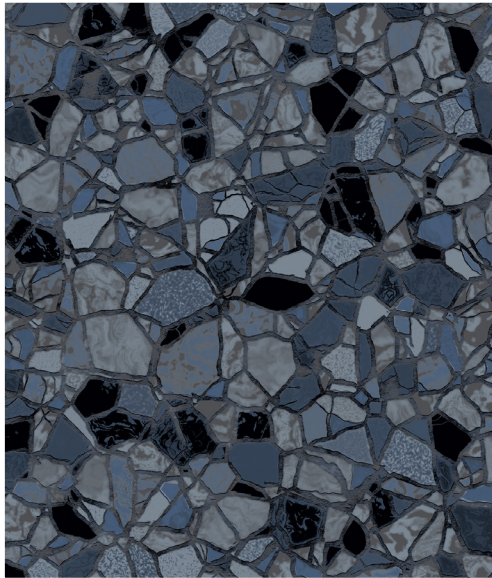

Where Will Your Pool Take You?

LET THE COLOR OF WATER HELP YOU DECIDE

Make your pool a destination spot for your family and friends by carefully selecting your brand new liner from our exciting collection of five exhilarating color categories: **Midnight Spring**, **Deep Blue Sea**, **Lagoon**, **Beachside**, or **Whitesand**.

**MIDNIGHT
SPRING**

**DEEP
BLUE SEA**

LAGOON

BEACHSIDE

WHITESAND

Midnight Spring

SOMETHING EXTRAORDINARY

Looking to transform an ordinary swimming pool into something extraordinary? These elegant, modern, and sophisticated patterns, represent our new Midnight Spring Color Collection. The handcrafted appeal of the collection's rich variety of gray, will cast a natural springlike teal when in direct sunlight. Like a natural spring, the depth of the swimming pool and darkness of the gray base will vary the color cast, ranging from a rich-midnight teal to a light spring-teal. Ordinary no more, take a swim in these natural Midnight Spring patterns.

LINER SHOWN: OBSIDIAN W/ BLUE SLATE

MIDNIGHT SPRING

COURTSTONE GRAY W/ STARDUST GRAY

Destination Series / 27 or 20 Mil
ColorMagic Primary Default: Dark Gray

OBSIDIAN

Shimmer Stone for Destination Series & TrueStone
Collection / 27 Mil
ColorMagic Primary Default: Dark Gray