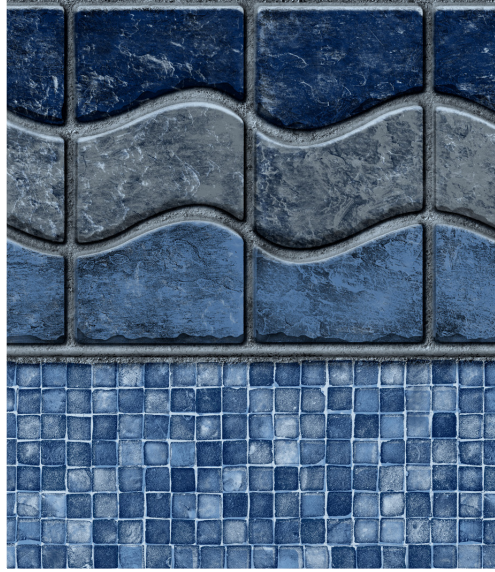

OCEAN BEACH W/ MOSAIC LIGHT BLUE

Signature Plus Series / Discounted 27/27 Mil Upgrade
ColorMagic Primary Default: Dark Blue