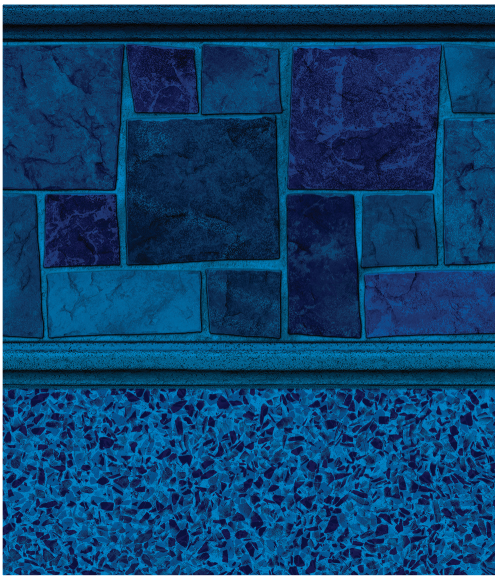

DEEP BLUE SEA

COURTSTONE BLUE W/ STARDUST BLUE
Destination Series 27 or 20 Mil
ColorMagic Primary Default: Dark Blue