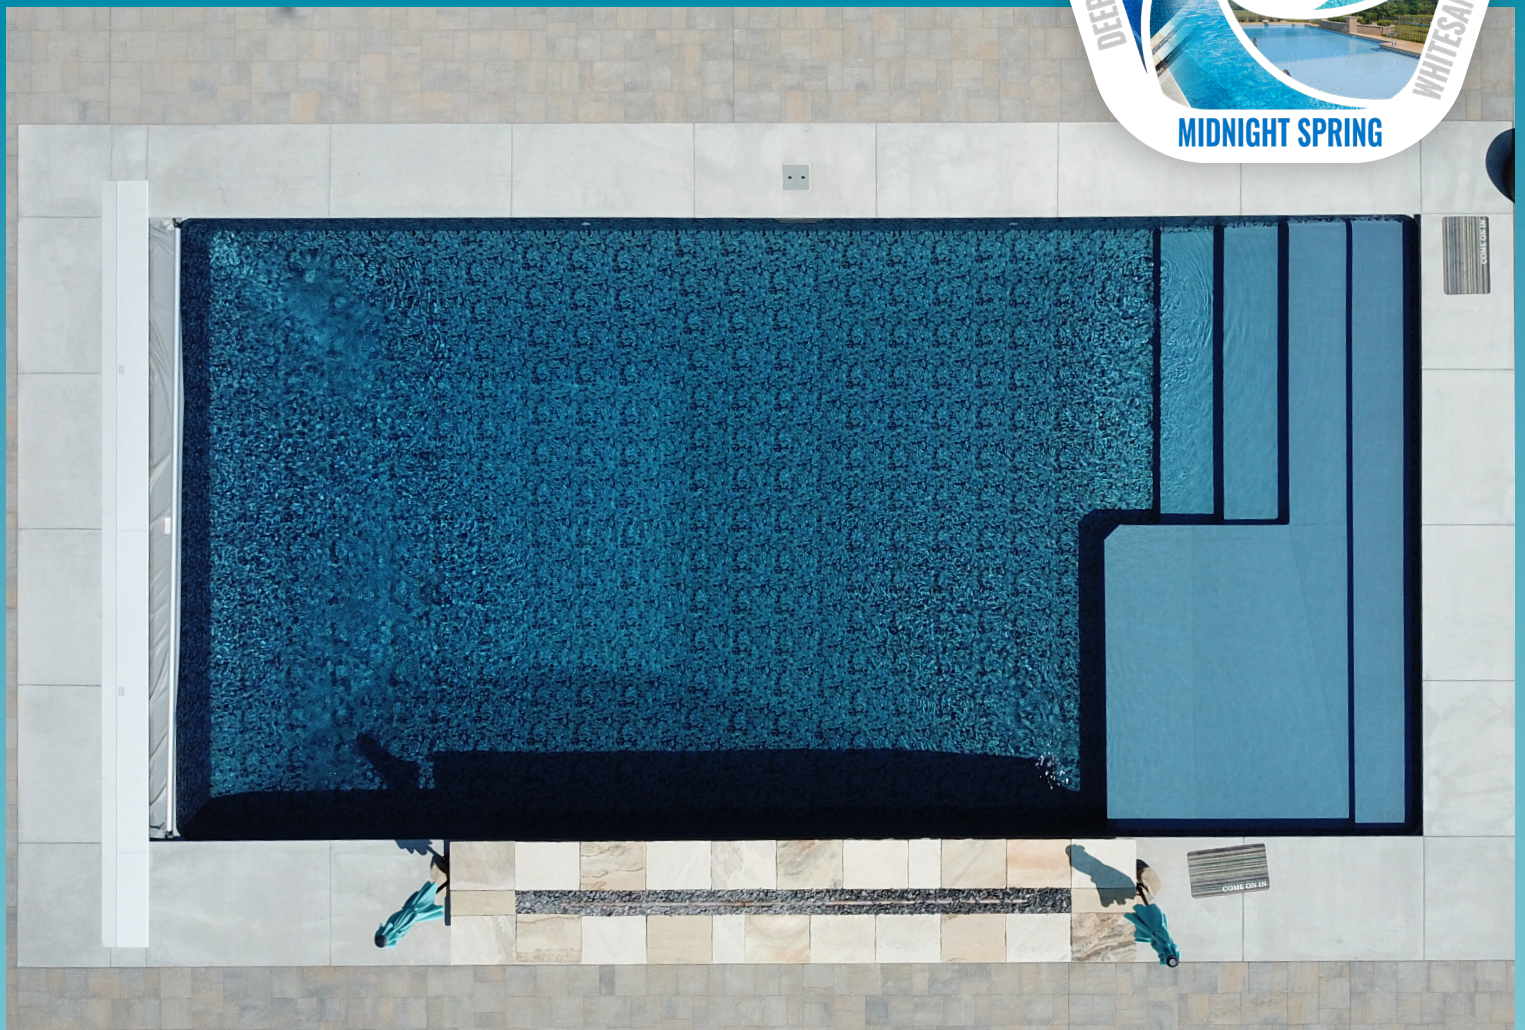

LINER SHOWN: OBSIDIAN WITH ECLIPSE AMBER

Transformations Begin Here.

CRAFTSMANSHIP COUNTS

When the weight of the world is depending on you; strength matters. At GLI, we know that our inground vinyl liners are the base upon which your entire pool setting is built; we understand the importance of a strong foundation. That's why all GLI liners are carefully constructed and designed with the highest quality vinyl using the most sophisticated computer-aided technology and leading-edge processes. We custom build each liner to the specifications of your individual needs. GLI carefully engineers every aspect and characteristic of your pool, including steps, bar stools, and/or other features that makes each liner as unique as each customer.

Where Will Your Pool Take You?

LET THE COLOR OF WATER HELP YOU DECIDE

Make your pool a destination spot for your family and friends by carefully selecting your brand new liner from our exciting collection of five exhilarating color categories: **Midnight Spring**, **Deep Blue Sea**, **Lagoon**, **Beachside**, or **Whitesand**.

**MIDNIGHT
SPRING**

**DEEP
BLUE SEA**

LAGOON

BEACHSIDE

WHITESAND

Midnight Spring

SOMETHING EXTRAORDINARY

Looking to transform an ordinary swimming pool into something extraordinary? These elegant, modern, and sophisticated patterns, represent our new Midnight Spring Color Collection. The handcrafted appeal of the collection's rich variety of gray, will cast a natural springlike teal when in direct sunlight. Like a natural spring, the depth of the swimming pool and darkness of the gray base will vary the color cast, ranging from a rich-midnight teal to a light spring-teal. Ordinary no more, take a swim in these natural Midnight Spring patterns.