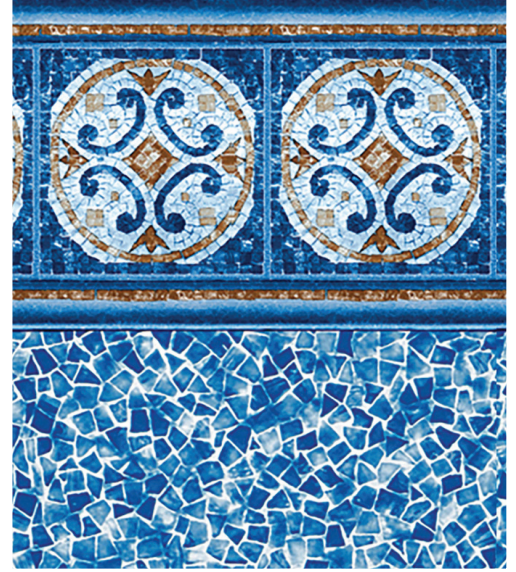

LAGOON

MOUNTAIN MOSAIC W/ MOSAIC LIGHT BLUE

Destination Series / 27 or 20 Mil
ColorMagic Primary Default: Dark Blue

OCEAN BEACH W/ MOSAIC LIGHT BLUE

Signature Plus Series / Discounted 27/27 Mil Upgrade
ColorMagic Primary Default: Dark Blue