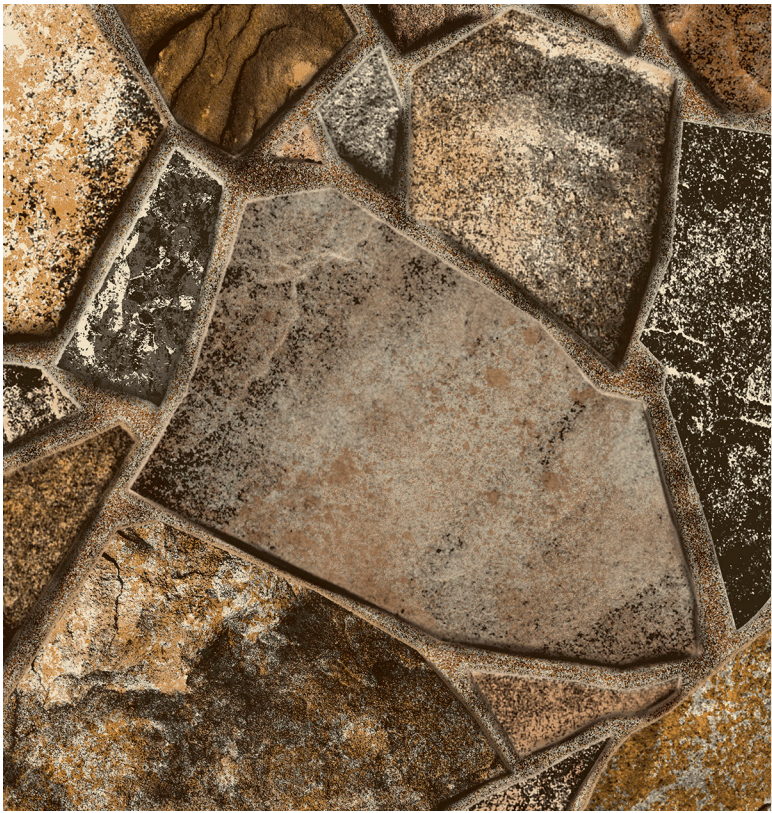

ESAGONO

This mid-century modern take on TrueStone brings poise and elegance to the collection. This gorgeous eye-captivating liner, is perfect on stairs, benches, and other special features, or even as a full print liner.

ESAGONO

FLAGSTONE GRAY

Inspired by natural cut flagstone, Flagstone Gray pairs together large regular and irregular shaped stones in variety of gray hues to create a distinctive realistic appearance. The innovative design of this pattern is easy to coordinate with many backyard environments.

LINER SHOWN: FLAGSTONE GRAY STEP WITH ESAGONO WALL/FLOOR

FLAGSTONE TAN

The natural regular and irregular shapes of Flagstone Tan make for an amazing swim deck, tanning ledge, step, and/or so much more. Creating a rustic yet charming atmosphere, using a multitude of tan, beige, and gray hues. This liner is the perfect enhancement to an existing, natural outdoor living space, or to enhance a new pool project.