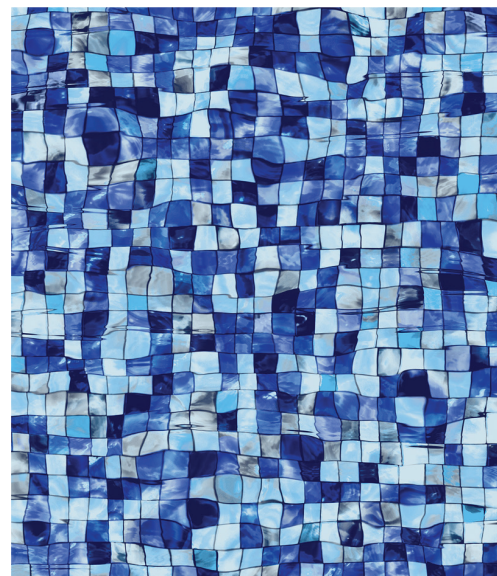

PEARLSTONE

Shimmer Stone for Destination Series & TrueStone Collection / 27 Mil
ColorMagic Primary Default: Dark Gray

LAGUNA W/ WHITE PACIFIC

Signature Plus Series / Discounted 27/27 Mil Upgrade
ColorMagic Primary Default: Dark Blue

DISCO PEARL

Shimmer Stone for Destination Series / 27 Mil
ColorMagic Primary Default: Dark Blue

LINER SHOWN: PEARLSTONE

Note: Images in brochure may vary in color from actual vinyl sample.