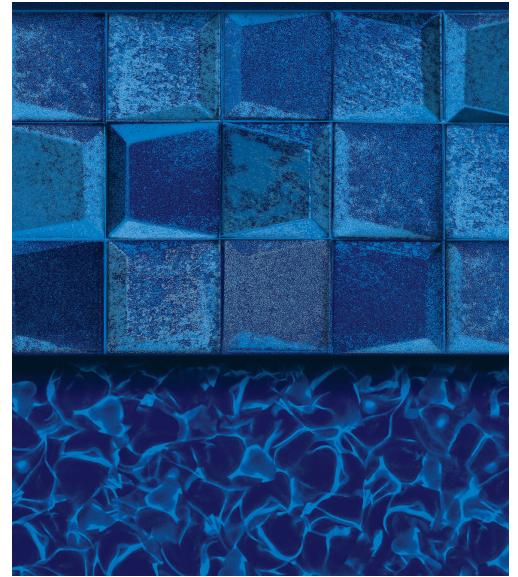

LINER SHOWN: AQUARIUS HD

DEEP BLUE SEA

LEGENDS W/ COBALT FUSION

Destination Series / 27 or 20 Mil
ColorMagic Primary Default: Dark Blue

COVENTRY W/ COBALT FUSION

Destination Series / 27 or 20 Mil
ColorMagic Primary Default: Dark Blue