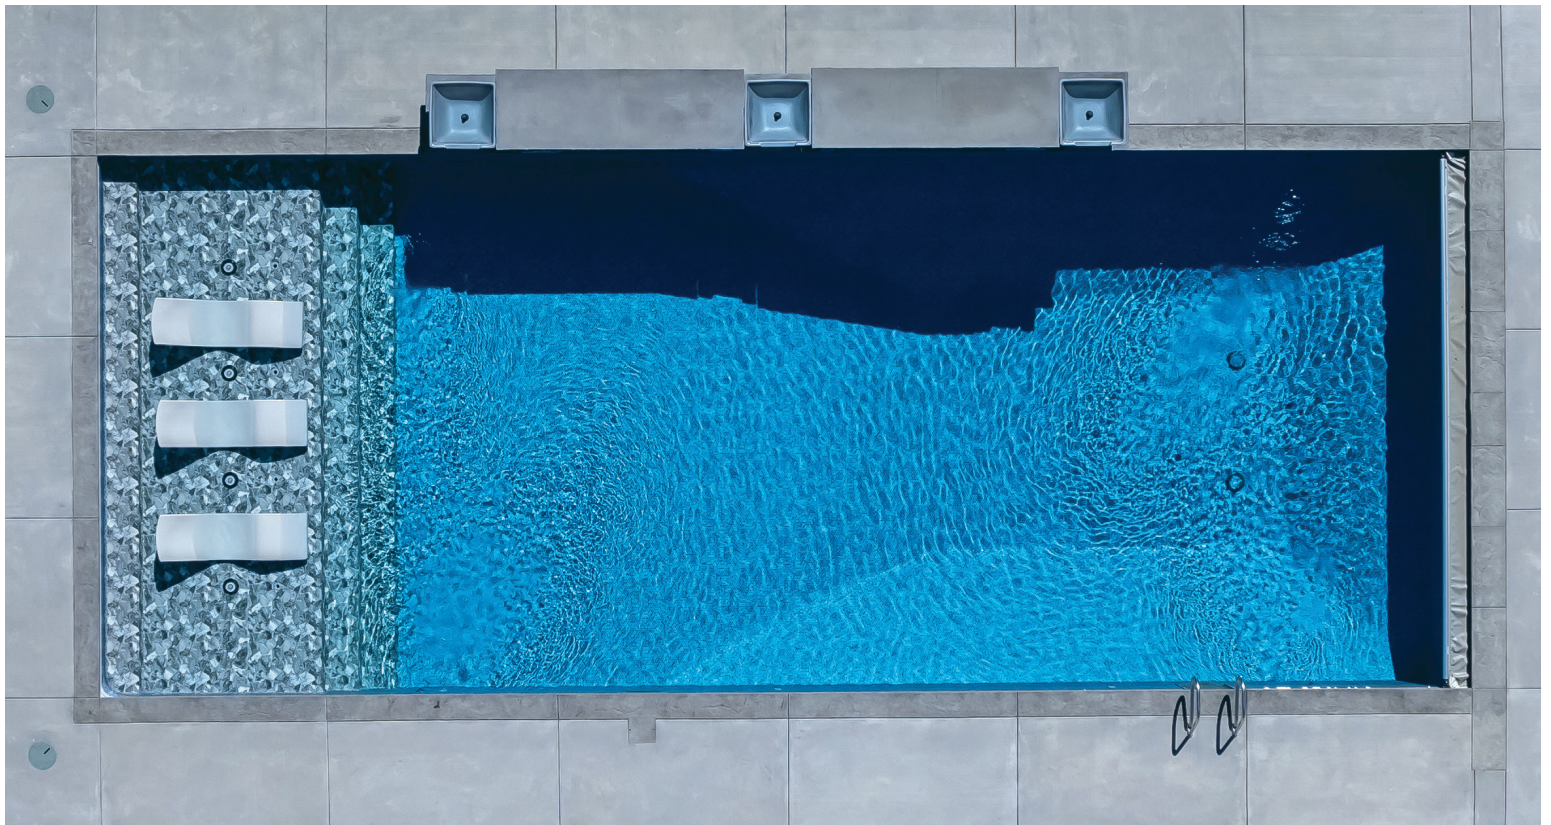

ESAGONO

This mid-century modern take on TrueStone brings poise and elegance to the collection. This gorgeous eye-captivating liner, is perfect on stairs, benches, and other special features, or even as a full print liner.

ESAGONO

FLAGSTONE GRAY

Inspired by natural cut flagstone, Flagstone Gray pairs together large regular and irregular shaped stones in variety of gray hues to create a distinctive realistic appearance. The innovative design of this pattern is easy to coordinate with many backyard environments.

LINER SHOWN: FLAGSTONE GRAY STEP WITH ESAGONO WALL/FLOOR

FLAGSTONE TAN

The natural regular and irregular shapes of Flagstone Tan make for an amazing swim deck, tanning ledge, step, and/or so much more. Creating a rustic yet charming atmosphere, using a multitude of tan, beige, and gray hues. This liner is the perfect enhancement to an existing, natural outdoor living space, or to enhance a new pool project.