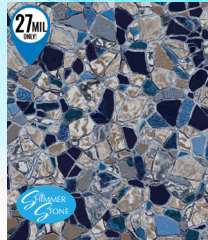

PEARLSTONE