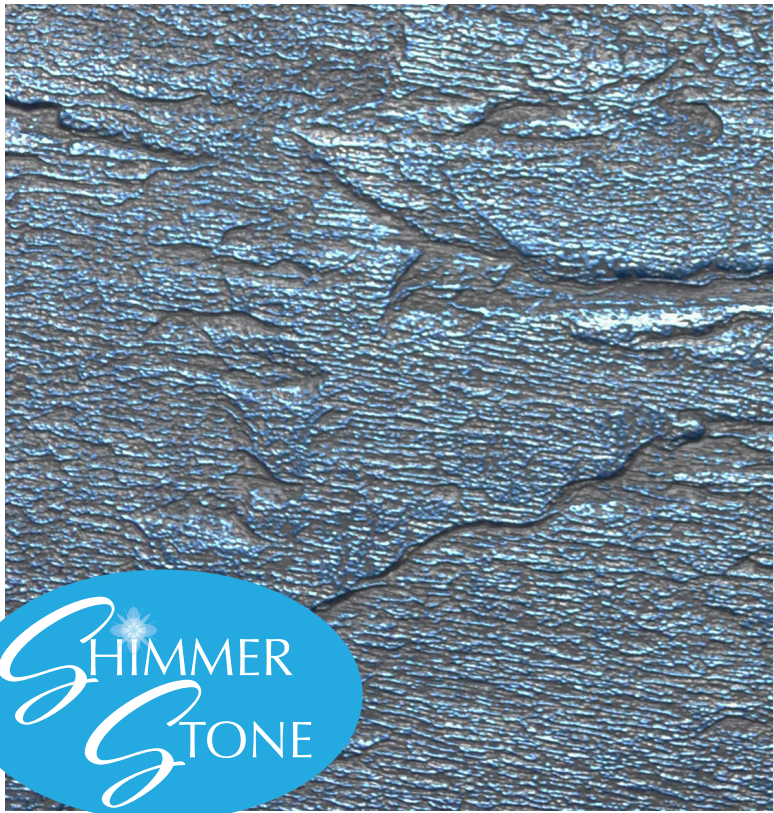

RECOMMENDED COMBINATIONS: