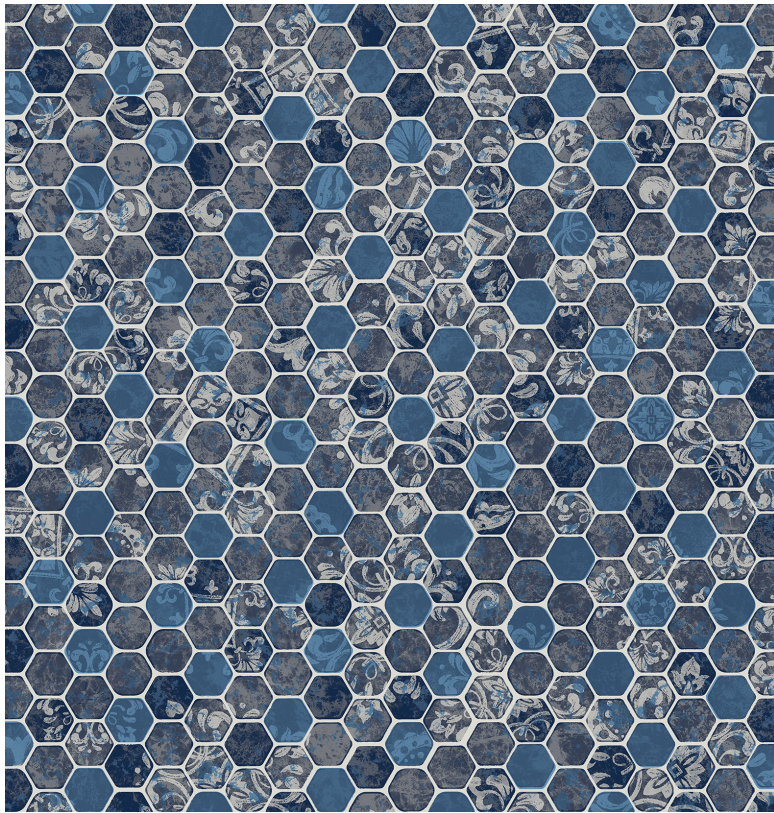

RECOMMENDED COMBINATIONS:

ESAGONO

This mid-century modern take on TrueStone brings poise and elegance to the collection. This gorgeous eye-captivating liner, is perfect on stairs, benches, and other special features, or even as a full print liner.

Note: Images in brochure may vary in color from actual vinyl sample.