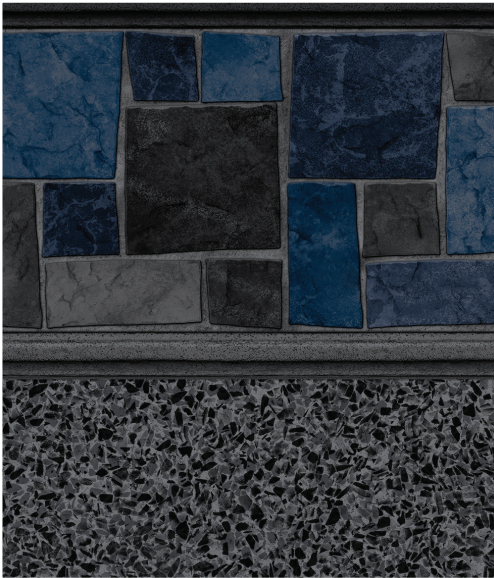

MIDNIGHT SPRING

COURTSTONE GRAY W/ STARDUST GRAY

Destination Series / 27 or 20 Mil
ColorMagic Primary Default: Dark Gray