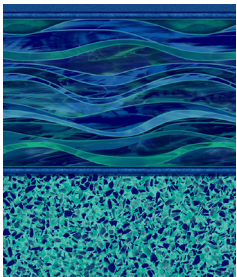

DSTM DESTINATION SERIES

COROLLA
with Stardust Blue

COURTSTONE BLUE
with Stardust Blue

COURTSTONE GRAY
with Stardust Gray

COVENTRY
with Cobalt Fusion

DURANGO
with Mosaic Dark Gray

HAMPTON
with Seaglass

ISLAND WAVE
with Terrazzo Caribbean