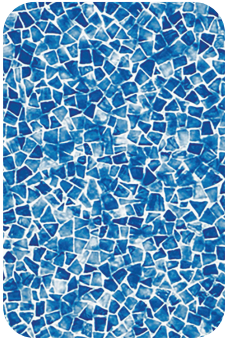

LINER SHOWN: ESAGONO

BLUE GRANITE

COBALT FUSION

MOSAIC DARK GRAY

MOSAIC LIGHT BLUE

MAYAN MOSAIC

MYSTIC LIGHT BLUE

ESAGONO

DISCO PEARL

WHITE PACIFIC

MOUNT BLEU

MOUNT GRIS

BORDERLESS PATTERNS

Begin your new construction or renovation from the bottom up with a Borderless Liner. Borderless patterns offer a refined and elegant design that help complete your backyard paradise. The below patterns are available with no tile border at no additional charge.

SEAGLASS

STARDUST BLUE

STARDUST GRAY

TERRAZZO CARIBBEAN

AQUARIUS HD

ECLIPSE AMBER

FLAGSTONE GRAY

FLAGSTONE TAN