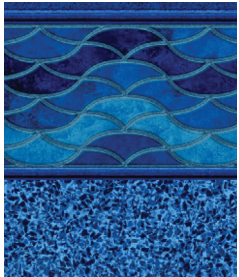

COROLLA
with Stardust Blue