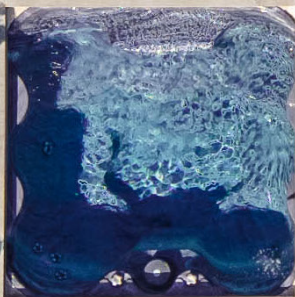

INGROUND VINYL LINERS

Scan this QR Code to
learn about
GLI Inground Liners.

2023 PATTERN COLLECTION

The GLI Difference.

WHY GLI?

At GLI Pool Products, it is our mission to BRING FAMILIES TOGETHER and KEEP THEM SAFE. A new swimming pool vinyl liner in your backyard is the first step in bringing your family together for many summers to come. From our family to yours, we trust that our vinyl liner selection, attention to detail, superior craftsmanship, and industry best shipping lead times will make choosing a vinyl liner from GLI the obvious choice.

LINER SHOWN: OBSIDIAN WITH ECLIPSE AMBER

Transformations Begin Here.

CRAFTSMANSHIP COUNTS

When the weight of the world is depending on you; strength matters. At GLI, we know that our inground vinyl liners are the base upon which your entire pool setting is built; we understand the importance of a strong foundation. That's why all GLI liners are carefully constructed and designed with the highest quality vinyl using the most sophisticated computer-aided technology and leading-edge processes. We custom build each liner to the specifications of your individual needs. GLI carefully engineers every aspect and characteristic of your pool, including steps, bar stools, and/or other features that makes each liner as unique as each customer.