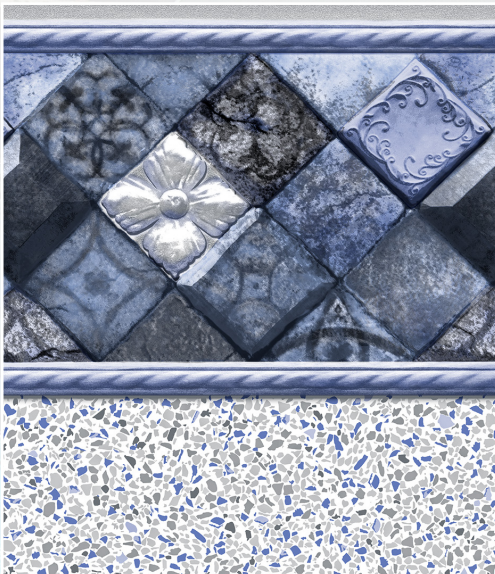

LINER SHOWN: PEARLSTONE

Note: Images in brochure may vary in color from actual vinyl sample.

Whitesand

SHIMMER IN THE SUN!

Crisp, bright, and pristine, this uniquely designed concept conjures tropic vistas of bleached beaches reminiscent of some of the hot spot destinations south of the equator or in the remotest sections of the Caribbean. Clear, clean lines staggered by textured and contrasted by specks of blues and grays over a bright background of white make this collection rich and fun.