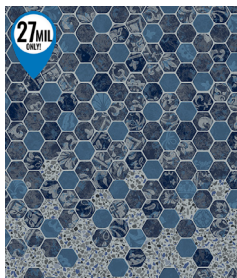

LEGENDS
with Cobalt Fusion

MOUNTAIN MOSAIC
with Mosaic Light Blue

SUMMERWAVE
with Cobalt Fusion

TULUM
with Mayan Mosaic

BREAKING SEAWALL
with Aquarius HD

FALLING ESAGONO
with Gray Crystal

SAVANNAH
with Sandstone Tan