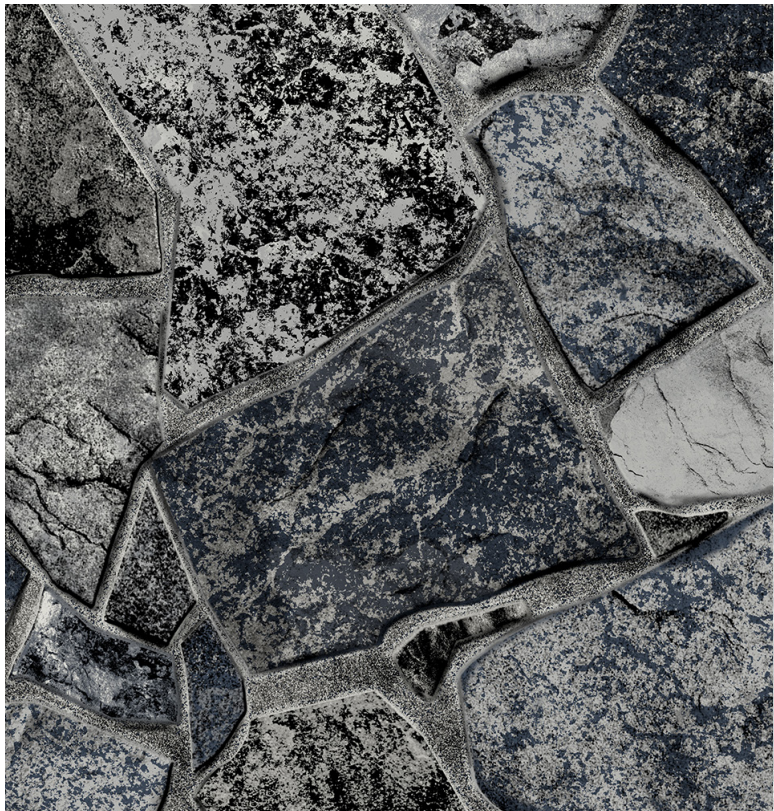

RECOMMENDED COMBINATIONS:

FLAGSTONE GRAY

Inspired by natural cut flagstone, Flagstone Gray pairs together large regular and irregular shaped stones in variety of gray hues to create a distinctive realistic appearance. The innovative design of this pattern is easy to coordinate with many backyard environments.