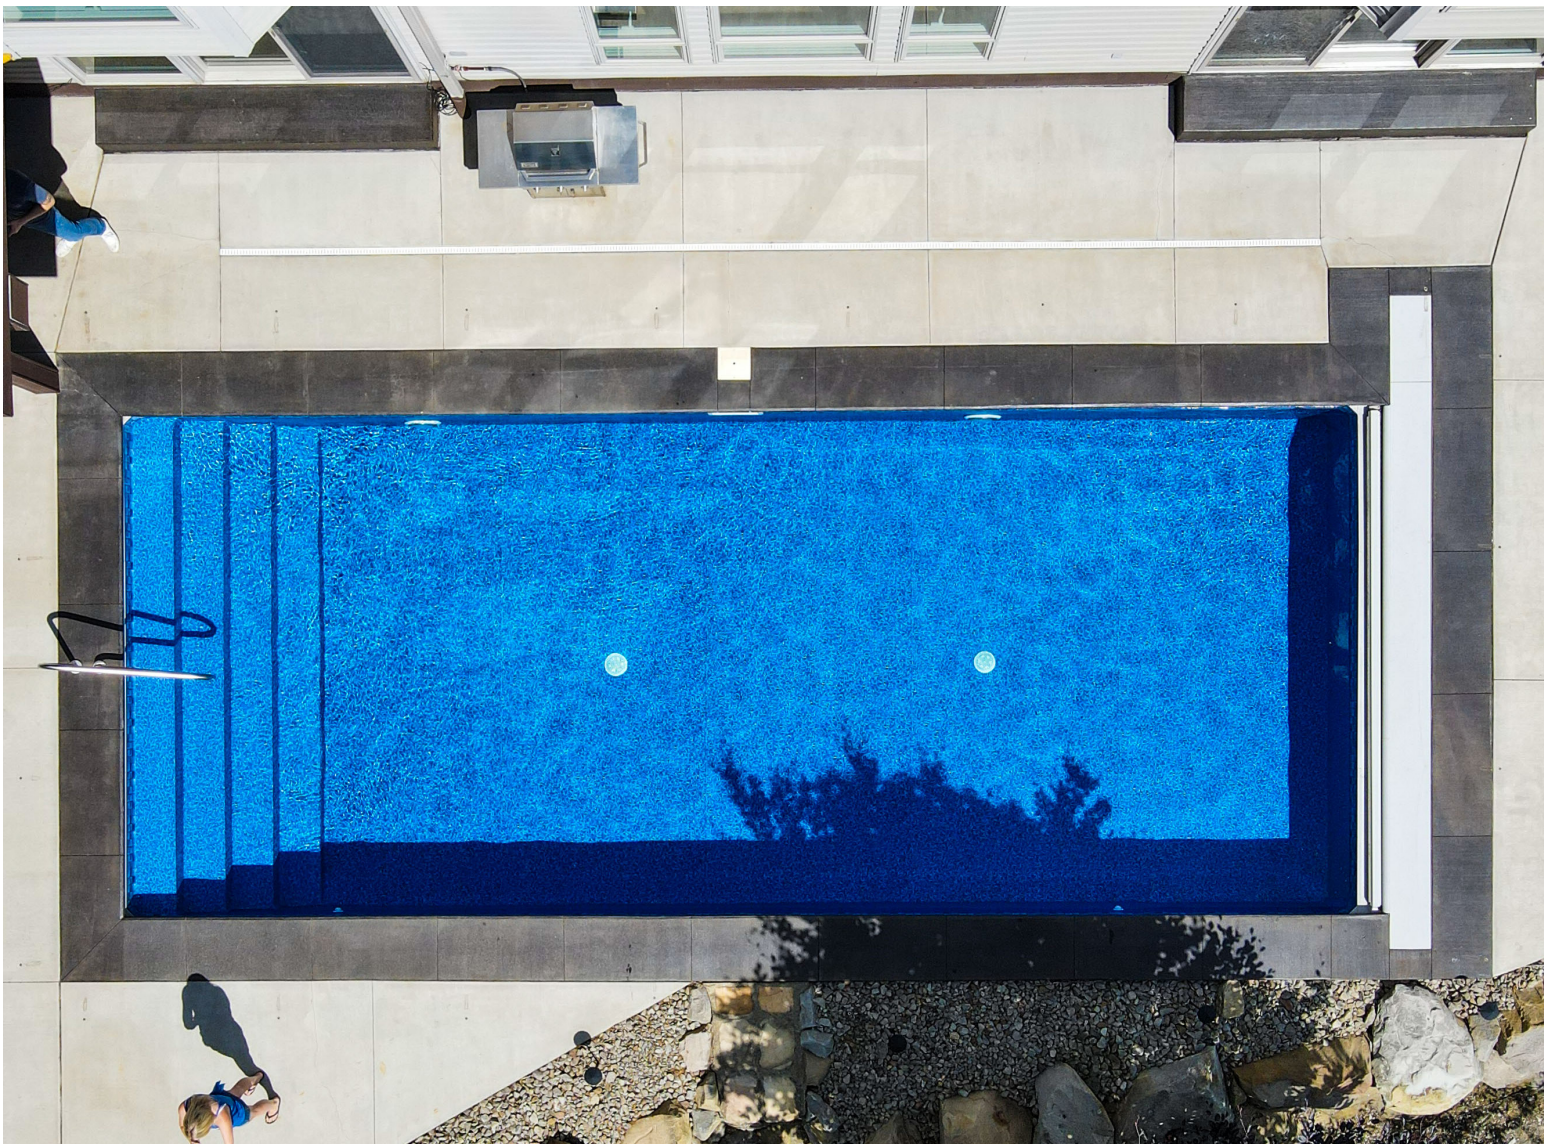

LINER SHOWN: BREAKING SEAWALL

Note: Images in brochure may vary in color from actual vinyl sample.