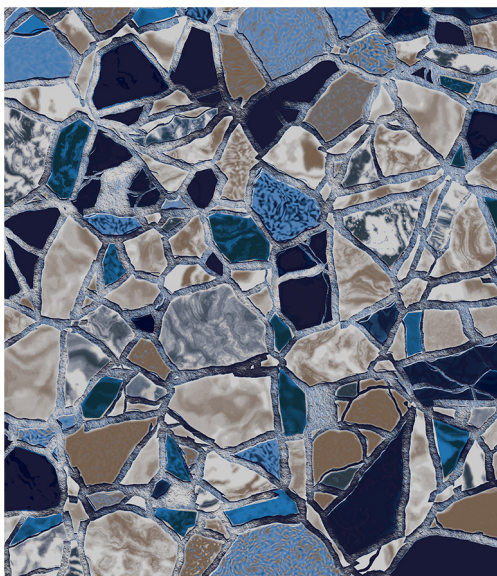

PEARLSTONE

Shimmer Stone for Destination Series & TrueStone Collection / 27 Mil
ColorMagic Primary Default: Dark Gray

LAGUNA W/ WHITE PACIFIC

Signature Plus Series / Discounted 27/27 Mil Upgrade
ColorMagic Primary Default: Dark Blue

DISCO PEARL

Shimmer Stone for Destination Series / 27 Mil
ColorMagic Primary Default: Dark Blue

LINER SHOWN: PEARLSTONE

Note: Images in brochure may vary in color from actual vinyl sample.