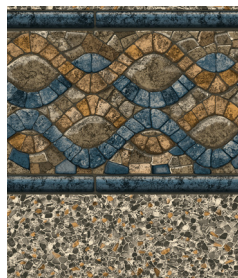

LEGENDS
with Cobalt Fusion

MOUNTAIN MOSAIC
with Mosaic Light Blue

SUMMERWAVE
with Cobalt Fusion

TULUM
with Mayan Mosaic

BREAKING SEAWALL
with Aquarius HD

FALLING ESAGONO
with Gray Crystal

SAVANNAH
with Sandstone Tan