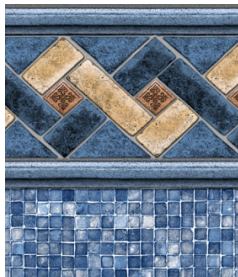

MOUNTAIN MOSAIC
with Mosaic Light Blue