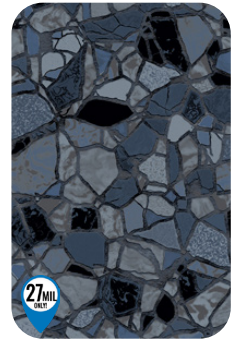

SEAGLASS

STARDUST BLUE

STARDUST GRAY

TERRAZZO CARIBBEAN

AQUARIUS HD

ECLIPSE AMBER

FLAGSTONE GRAY

FLAGSTONE TAN

GRAY CRYSTAL

CRYSTAL QUARTZ

POLYNESIAN

REEF

ROYAL AMBER

ROYAL PRISM

SANDSTONE TAN

BLUE SLATE

PEARLSTONE

OBSIDIAN

LINER SHOWN: MOSAIC LIGHT BLUE

LINER SHOWN: MOUNT GRIS

Featuring

COLORMAGIC™

SWIMMING POOL FIXTURES

BLENDED SWIMMING POOL FIXTURES